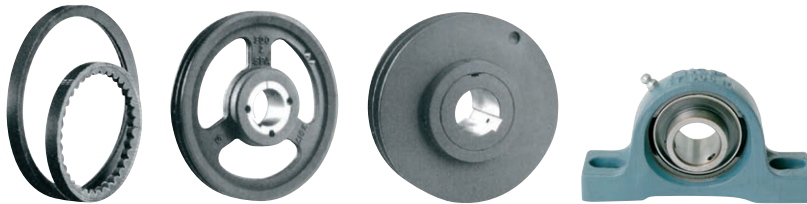

Belts - Pulleys

- Belts available in all dimensions.
- Pulleys available in all diameters.
- Prices upon agreement with the customer.

Electric Motor Mounting Bases For Belt Driven Fans

Type	Electric Motor Types	Weight (Kg)	Price
B-1 SL00210	63-71-80	1,5	€ 45,00
B-2 SL00307	90-100-112	3,4	€ 59,00
B-3 SL00430	90-100-112-132-160	4,0	€ 110,00
B-4 SL00490	160-180	8,2	€ 144,00