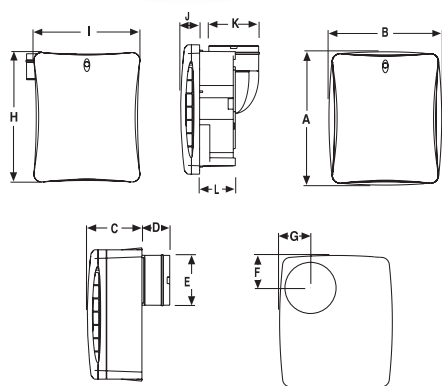

## Centrifugal Fan: Solo Plus

- Built-in washable filter feature.
- Supply voltage 220-240V/1/50Hz.
- **IPX4 rated.**
- Flush or surface mountable.
- Adjustable rear or side exit spigot.
- Extremely low sound levels.
- Washable removable filter.
- The 100mm circular spigot on the back of the Solo Plus offers 2 position ducting entries.

### Solo Plus Series Dimensions

Type	A (mm)	B (mm)	C (mm)	D (mm)	E (mm)	F (mm)	G (mm)	H (mm)	I (mm)	J (mm)	K (mm)	L (mm)
Solo Plus P/T/HT	261	221	107	54,5	98	64	61	253	208	37	98	70

### CF 200 S Series Dimensions

Type	A (mm)	B (mm)	C (mm)	D (mm)	E (mm)	F (mm)	G (mm)	H (mm)
CF 200 S	65	65	185	260	45	98	90	135