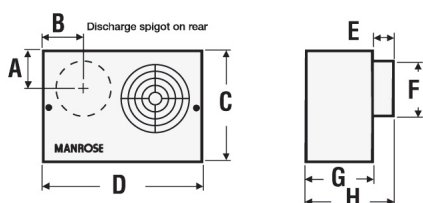

CF 200 S Series

Type	Power (W)	Voltage Volt	Air flow (m³/h)	Noise Level dB (A)	Price
CF 200 S	45	230	110	45	€ 64,00

CF 200 S Series Dimensions

Type	A (mm)	B (mm)	C (mm)	D (mm)	E (mm)	F (mm)	G (mm)	H (mm)
CF 200 S	65	65	185	260	45	98	90	135