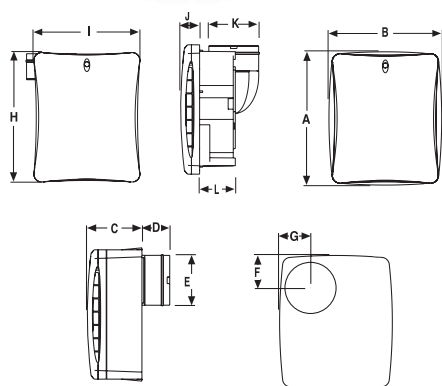

Centrifugal Fan: Solo Plus

- Built-in washable filter feature.
- Supply voltage 220-240V/1/50Hz.
- **IPX4 rated.**
- Flush or surface mountable.
- Adjustable rear or side exit spigot.
- Extremely low sound levels.
- Washable removable filter.
- The 100mm circular spigot on the back of the Solo Plus offers 2 position ducting entries.

Solo Plus Series

Type	Power (w)	Air flow (m ³ /h)	Noise Level dB (A)	Price
SoloPlus P	29	90	40,3	€ 114,00
SoloPlus T	29	90	40,3	€ 119,00
SoloPlus HT	29	90	40,3	€ 147,00

Solo Plus Series Dimensions

Type	A (mm)	B (mm)	C (mm)	D (mm)	E (mm)	F (mm)	G (mm)	H (mm)	I (mm)	J (mm)	K (mm)	L (mm)
Solo Plus P/T/HT	261	221	107	54,5	98	64	61	253	208	37	98	70

Centrifugal Fan: CF 200 S

- Very efficient centrifugal fan for small diameter (100mm) and long air ducts installations, where simple bathroom ventilators are not efficient. It can be installed in any place, supplying high static pressure.
- Wall and ceiling mounting.
- Very durable **ABS** thermoplastic material.
- Silent Operation.
- Extremely fine and elegant design.
- Protection rating **IPX4**.

BU-160 Control unit

CF 200 S Series

Type	Power (W)	Voltage Volt	Air flow (m ³ /h)	Noise Level dB (A)	Price
CF 200 S	45	230	110	45	€ 64,00

CF 200 S Series Dimensions

Type	A (mm)	B (mm)	C (mm)	D (mm)	E (mm)	F (mm)	G (mm)	H (mm)
CF 200 S	65	65	185	260	45	98	90	135