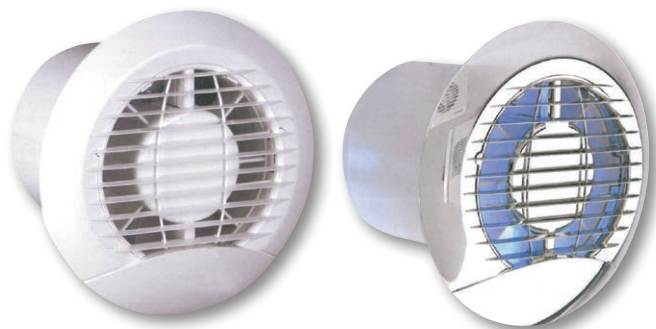

Fans: HAYLO Series

- Available in 1 size: **100**
- Air flow **95 m³/h**
- Very durable ABS thermoplastic material.
- Easy installation. Silent Operation.
- **IPX4**.
- Extremely fine and elegant design.
- Ideal for Bathroom & Small Room Ventilation.
- Color: White.

HAYLO Series				
Type	Power (W)	Air flow (m ³ /h)	Noise Level dB (A)	Price
HAYLO 100	16	95	34	€ 34,00

HAYLO Series Dimensions				
Τύπος	A mm	B mm	C mm	D mm
HAYLO 100	157	19	98	107

Fans: WA Series

- Available sizes: **100mm, 120mm, 150 mm.**
- Air flow up to **198 m³/h.**
- **IPX4**
- Manufactured in shock-proof high quality ABS plastic material.
- Easy maintenance and cleaning.
- Designed to ensure energy saving.
- Suitable for toilets, bathrooms, WC's, shower-rooms, utility rooms and kitchens.