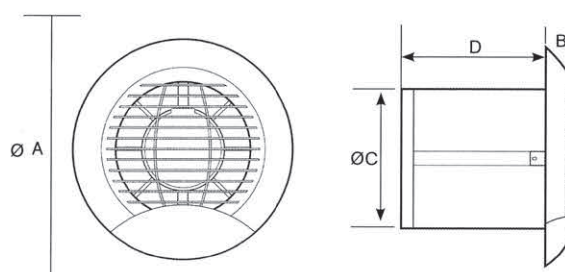

Fans: HAYLO Series

- Available in 1 size: **100**
- Air flow **95 m³/h**
- Very durable ABS thermoplastic material.
- Easy installation. Silent Operation.
- **IPX4**.
- Extremely fine and elegant design.
- Ideal for Bathroom & Small Room Ventilation.
- Color: White.

HAYLO Series				
Type	Power (W)	Air flow (m ³ /h)	Noise Level dB (A)	Price
HAYLO 100	16	95	34	€ 34,00

HAYLO Series Dimensions				
Τύπος	A mm	B mm	C mm	D mm
HAYLO 100	157	19	98	107

Fans: WA Series

- Available sizes: **100mm, 120mm, 150 mm.**
- Air flow up to **198 m³/h.**
- **IPX4**
- Manufactured in shock-proof high quality ABS plastic material.
- Easy maintenance and cleaning.
- Designed to ensure energy saving.
- Suitable for toilets, bathrooms, WC's, shower-rooms, utility rooms and kitchens.

WA Series					
Type	Diameter (mm)	Power (W)	Air Flow (m ³ /h)	Protection rating	Price
WA 100	100	14	98	IPX4	€ 21,00
WA 120	120	17	150	IPX4	€ 25,00
WA 150	150	20	198	IPX4	€ 31,00
WA 100T	100	14	98	IPX4	€ 30,00
WA 120T	120	17	150	IPX4	€ 38,00
WA 150T	150	20	198	IPX4	€ 52,00

WA Series Dimensions									
Type	Ø	A mm	B mm	C mm	D mm	X mm	Y mm	W mm	Z mm
WA 100	100	150	150	129	129	154	154	87	77
WA 120	120	150	150	129	129	154	154	87	77
WA 150	150	184	184	161	161	188	188	87	77