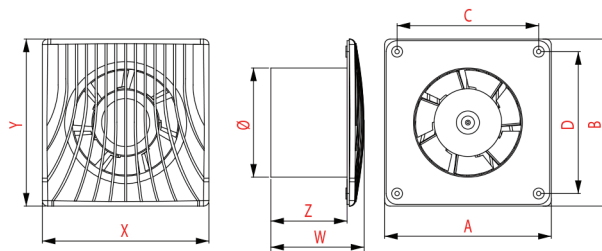

HAYLO Series				
Type	Power (W)	Air flow (m ³ /h)	Noise Level dB (A)	Price
HAYLO 100	16	95	34	€ 34,00

HAYLO Series Dimensions				
Τύπος	A mm	B mm	C mm	D mm
HAYLO 100	157	19	98	107

Fans: WA Series

- Available sizes: **100mm, 120mm, 150 mm.**
- Air flow up to **198 m³/h.**
- **IPX4**
- Manufactured in shock-proof high quality ABS plastic material.
- Easy maintenance and cleaning.
- Designed to ensure energy saving.
- Suitable for toilets, bathrooms, WC's, shower-rooms, utility rooms and kitchens.

WA Series					
Type	Diameter (mm)	Power (W)	Air Flow (m ³ /h)	Protection rating	Price
WA 100	100	14	98	IPX4	€ 21,00
WA 120	120	17	150	IPX4	€ 25,00
WA 150	150	20	198	IPX4	€ 31,00
WA 100T	100	14	98	IPX4	€ 30,00
WA 120T	120	17	150	IPX4	€ 38,00
WA 150T	150	20	198	IPX4	€ 52,00

WA Series Dimensions									
Type	Ø	A mm	B mm	C mm	D mm	X mm	Y mm	W mm	Z mm
WA 100	100	150	150	129	129	154	154	87	77
WA 120	120	150	150	129	129	154	154	87	77
WA 150	150	184	184	161	161	188	188	87	77