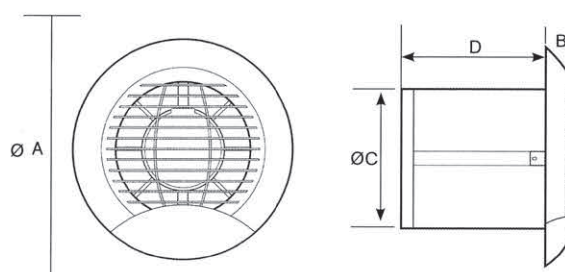

## Fans: HAYLO Series

- Available in 1 size: **100**
- Air flow **95 m<sup>3</sup>/h**
- Very durable ABS thermoplastic material.
- Easy installation. Silent Operation.
- **IPX4**.
- Extremely fine and elegant design.
- Ideal for Bathroom & Small Room Ventilation.
- Color: White.

HAYLO Series				
Type	Power (W)	Air flow (m <sup>3</sup> /h)	Noise Level dB (A)	Price
HAYLO 100	16	95	34	€ 34,00

HAYLO Series Dimensions				
Τύπος	A mm	B mm	C mm	D mm
HAYLO 100	157	19	98	107

## Fans: WA Series

- Available sizes: **100mm, 120mm, 150 mm**.
- Air flow up to **198 m<sup>3</sup>/h**.
- **IPX4**
- Manufactured in shock-proof high quality ABS plastic material.
- Easy maintenance and cleaning.
- Designed to ensure energy saving.
- Suitable for toilets, bathrooms, WC's, shower-rooms, utility rooms and kitchens.

WA Series Dimensions									
Type	Ø	A mm	B mm	C mm	D mm	X mm	Y mm	W mm	Z mm
WA 100	100	150	150	129	129	154	154	87	77
WA 120	120	150	150	129	129	154	154	87	77
WA 150	150	184	184	161	161	188	188	87	77