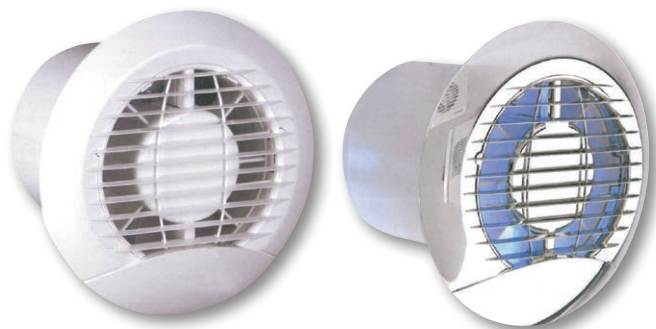

## Fans: HAYLO Series

- Available in 1 size: **100**
- Air flow **95 m<sup>3</sup>/h**
- Very durable ABS thermoplastic material.
- Easy installation. Silent Operation.
- **IPX4**.
- Extremely fine and elegant design.
- Ideal for Bathroom & Small Room Ventilation.
- Color: White.

HAYLO Series				
Type	Power (W)	Air flow (m <sup>3</sup> /h)	Noise Level dB (A)	Price
HAYLO 100	16	95	34	€ 34,00

HAYLO Series Dimensions				
Τύπος	A mm	B mm	C mm	D mm
HAYLO 100	157	19	98	107

## Fans: WA Series

- Available sizes: **100mm, 120mm, 150 mm**.
- Air flow up to **198 m<sup>3</sup>/h**.
- **IPX4**
- Manufactured in shock-proof high quality ABS plastic material.
- Easy maintenance and cleaning.
- Designed to ensure energy saving.
- Suitable for toilets, bathrooms, WC's, shower-rooms, utility rooms and kitchens.