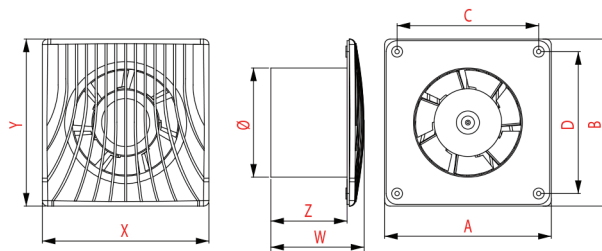

WA Series					
Type	Diameter (mm)	Power (W)	Air Flow (m³/h)	Protection rating	Price
WA 100	100	14	98	IPX4	€ 21,00
WA 120	120	17	150	IPX4	€ 25,00
WA 150	150	20	198	IPX4	€ 31,00
WA 100T	100	14	98	IPX4	€ 30,00
WA 120T	120	17	150	IPX4	€ 38,00
WA 150T	150	20	198	IPX4	€ 52,00