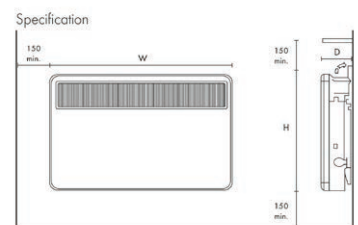

Optimax Plus Panel Heater

- Panel Heaters offer a wide range of heat outputs from 500W to 3000W and every model comes with thermostat control, integral 7 day timer and adaptive start
- Panel Heaters look as good as they perform. Stylish and slim, they occupy minimal wall space and are finished in an attractive white finish
- Complies with Lot 20 of ErP Directive
- Forward-facing, slotted grille for optimum heat circulation
- Aesthetics to compliment storage heater ranges
- Electronic thermostat control provides room temperature stability to $\pm 0.2^{\circ}\text{C}$
- Splash-proof for use in bathrooms
- Suitable for domestic or commercial use

Series VAPH						
Type	Power (kW)	Length (mm)	Height (mm)	Width (mm)	Weight (Kg)	Price
VAPH50TE	0,50	430	430	108	4,6	€ 434,00
VAPHT75TE	0,75	620	430	108	5,9	€ 455,00
VAPH100TE	1,00	620	430	108	5,9	€ 476,00
VAPH125TE	1,25	690	430	108	6,1	€ 497,00
VAPH150TE	1,50	690	430	108	6,1	€ 534,00
VAPH200TE	2,00	860	430	108	7,8	€ 560,00
VAPH300TE	3,00	860	430	143	8,7	€ 635,00

Series VACH2						
Type	Power (kW)	Length (mm)	Height (mm)	Width (mm)	Weight (Kg)	Price
VACH2-TC Standard	2,00	530	370	110	2,3	€ 58,00
VACH2T-TC Timer	2,00	530	370	110	2,3	€ 71,00