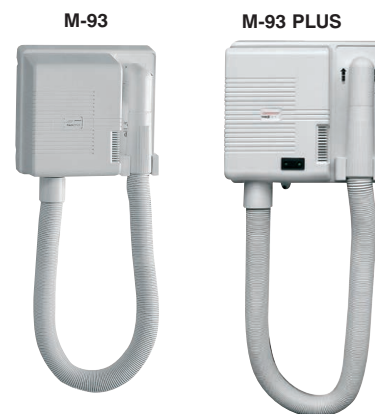

MOD. M-99 AC OPTIMA (Bright) Hand Dryer

- Excellent construction and luxury appearance.
- Weight 4,2Kg.
- 2.800 rpm.
- High performance.
- Air flow: 200m³/h.
- Automatic operation.
- Sound levels: 60dB(A).
- 302 X 255 X 140(mm).
- Rated at: 1.51kW at 230V.

Type	Price
MOD. M-99 AC OPTIMA (Bright)	€ 402,00

MOD. M-99 ACS OPTIMA (Satin) Hand Dryer

- Excellent construction and luxury appearance.
- Weight 4,2Kg.
- 2.800 rpm.
- High performance.
- Air flow: 200m³/h.
- Automatic operation.
- Sound levels: 60dB(A).
- 302 X 255 X 140(mm).
- Rated at: 1.51kW at 230V.

Type	Price
MOD. M-99 ACS OPTIMA (Satin)	€ 402,00

Wall Mounted Hair Dryers MOD M-93 Series

- Warm air hair dryer.
- With thermal protection.
- Suitable for hotel rooms, gymnasiums etc.
- Available in white color.
- Silent operation.
- Automatically activates when hand piece is removed from the base.
- Model M-93 plus: With shaver-socket.