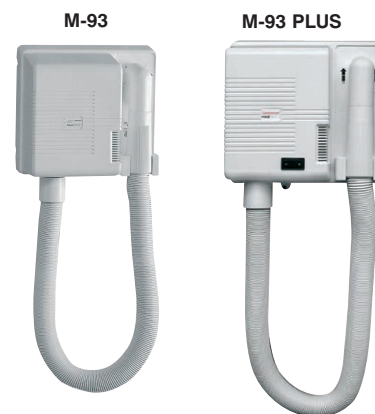

Type	Price
MOD. M-96 PRIMA	€ 213,00

MOD. M-99 AC OPTIMA (Bright) Hand Dryer

- Excellent construction and luxury appearance.
- Weight 4,2Kg.
- 2.800 rpm.
- High performance.
- Air flow: 200m³/h.
- Automatic operation.
- Sound levels: 60dB(A).
- 302 X 255 X 140(mm).
- Rated at: 1.51kW at 230V.

Type	Price
MOD. M-99 AC OPTIMA (Bright)	€ 402,00

MOD. M-99 ACS OPTIMA (Satin) Hand Dryer

- Excellent construction and luxury appearance.
- Weight 4,2Kg.
- 2.800 rpm.
- High performance.
- Air flow: 200m³/h.
- Automatic operation.
- Sound levels: 60dB(A).
- 302 X 255 X 140(mm).
- Rated at: 1.51kW at 230V.

Type	Price
MOD. M-99 ACS OPTIMA (Satin)	€ 402,00

Wall Mounted Hair Dryers MOD M-93 Series

- Warm air hair dryer.
- With thermal protection.
- Suitable for hotel rooms, gymnasiums etc.
- Available in white color.
- Silent operation.
- Automatically activates when hand piece is removed from the base.
- Model M-93 plus: With shaver-socket.