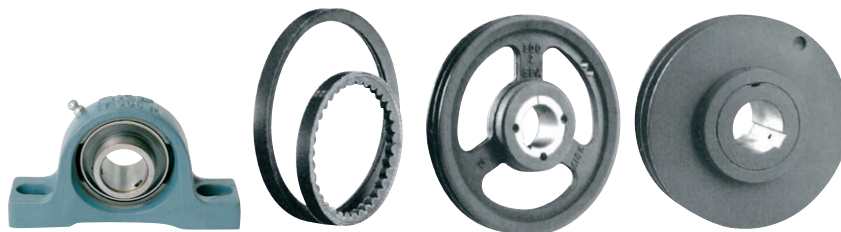

## Belts & Pulleys For Belt Driven Fans

- Belts available in all dimensions.
- Pulleys available in all diameters.
- Prices upon agreement with the customer.

## Electric Motor Mounting Bases For Belt Driven Fans

Type	Electric Motor Types	Weight Kg	Price
B-1 SL00210	63-71-80	1,5	€ 45,00
B-2 SL00307	90-100-112	3,4	€ 59,00
B-3 SL00430	90-100-112-132-160	4,0	€ 110,00
B-4 SL00490	160-180	8,2	€ 144,00