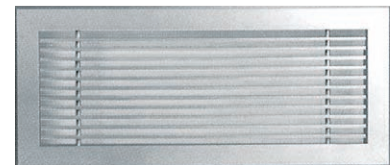

Fresh Air Vents

- Made of heavy-duty aluminum, suitable for air inlet or extraction.
- Weather protection and insect protection screen or **DAMPER** upon request.

Type BN-G-R

Type BN

Type BN Visitable

Floor Vents

- Made of heavy-duty aluminum.
- Fixed vertical air direction.

Light Duty Linear Vents

- For roof or wall installation or for fan coils.
- Fixed louvers and vertical or 15° air outlet.

Type B-13

Aluminum Gravity Grills

- Outdoor installation for pressurized air extraction.
- Rubber flange on louver shaft for noiseless operation.

- Vents manufactured in all desired dimensions.
- Vents are painted in any selected color with electrostatic paint.