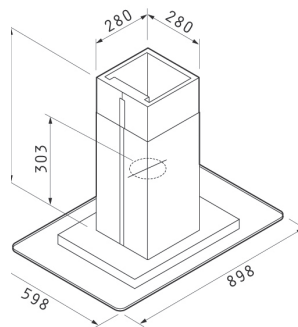

A 100 N Cilindro Isola N Island Hood

- **Motor: Turbo/210W.**
- Noise level max 47 dB (A).
- High capacity 950m³/h.
- Modern design.
- Illumination with halogen spots.
- Control: Digital.
- Re-washable metal grease filters.
- Telescopic adjustable chimney.
- Stainless steel construction 440/304.
- Dimensions: 43cm.

Cilindro Isola

Type	Air flow m ³ /h	Color	Dimensions cm	Price
Cilindro Isola N	950	Inox	43	€ 1468,00

A 126 N Lotus N Island Hood

Motor: Turbo/210W.

- High quality construction, modern design.
- High capacity 950m³/h.
- Noise level max 48 dB (A).
- Control: Digital.
- Re-washable metal grease filters.
- Telescopic adjustable chimney.
- Stainless steel construction 440/304.
- Material: Inox 440/304 and safety glass.
- Dimensions: 90cm.

Lotus N

Type	Air flow m ³ /h	Color	Dimensions cm	Price
Lotus N 90	950	Inox	90	€ 1328,00