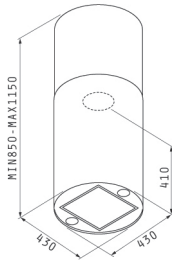

A 100 N Cilindro Isola N Island Hood

- **Motor: Turbo/210W.**
- Noise level max 47 dB (A).
- High capacity 950m³/h.
- Modern design.
- Illumination with halogen spots.
- Control: Digital.
- Re-washable metal grease filters.
- Telescopic adjustable chimney.
- Stainless steel construction 440/304.
- Dimensions: 43cm.

Cilindro Isola

Type	Air flow m ³ /h	Color	Dimensions cm	Price
Cilindro Isola N	950	Inox	43	€ 1468,00

A 126 N Lotus N Island Hood

Motor: Turbo/210W.

- High quality construction, modern design.
- High capacity 950m³/h.
- Noise level max 48 dB (A).
- Control: Digital.
- Re-washable metal grease filters.
- Telescopic adjustable chimney.
- Stainless steel construction 440/304.
- Material: Inox 440/304 and safety glass.
- Dimensions: 90cm.

Lotus N

Type	Air flow m ³ /h	Color	Dimensions cm	Price
Lotus N 90	950	Inox	90	€ 1328,00