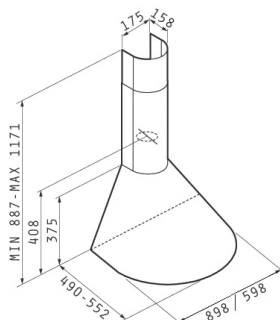

## A 105 N Ravello N Wall Chimney

- **Motor: Turbo/210W.**
- Noise level max 48 dB (A).
- Capacity 950m<sup>3</sup>/h.
- Modern design.
- Illumination with 2 halogen spots.
- Control: Digital.
- Re-washable metal grease filters.
- Telescopic adjustable chimney.
- Stainless steel construction 440/304 / shatter proof glass.
- Dimensions: 90cm & 60cm.

Ravello N				
Type	Air flow m <sup>3</sup> /h	Color	Dimensions cm	Price
Ravello N 60	950	Inox	60	€ 830,00
Ravello N 90	950	Inox	90	€ 908,00

## A 106 N Rondo N Wall Chimney

- Capacity 700m<sup>3</sup>/h.
- Noise level max 43 dB (A).
- Illumination with halogen lamps.
- Motor: 180W.
- Re-washable metal grease filters.
- Telescopic adjustable chimney.
- Stainless steel construction 440/304.
- Dimensions: 90cm & 60cm.

Rondo N				
Type	Air flow m <sup>3</sup> /h	Color	Dimensions cm	Price
Rondo N 60	700	Inox	60	€ 436,00
Rondo N 90	700	Inox	90	€ 514,00