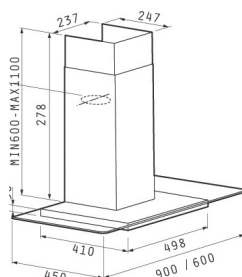

## A 105 N Ravello N Wall Chimney

- **Motor: Turbo/210W.**
- Noise level max 48 dB (A).
- Capacity 950m<sup>3</sup>/h.
- Modern design.
- Illumination with 2 halogen spots.
- Control: Digital.
- Re-washable metal grease filters.
- Telescopic adjustable chimney.
- Stainless steel construction 440/304 / shatter proof glass.
- Dimensions: 90cm & 60cm.

Ravello N				
Type	Air flow m <sup>3</sup> /h	Color	Dimensions cm	Price
Ravello N 60	950	Inox	60	€ 830,00
Ravello N 90	950	Inox	90	€ 908,00

## A 106 N Rondo N Wall Chimney

- Capacity 700m<sup>3</sup>/h.
- Noise level max 43 dB (A).
- Illumination with halogen lamps.
- Motor: 180W.
- Re-washable metal grease filters.
- Telescopic adjustable chimney.
- Stainless steel construction 440/304.
- Dimensions: 90cm & 60cm.