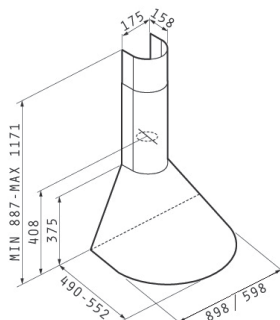

A 105 N Ravello N Wall Chimney

- **Motor: Turbo/210W.**
- Noise level max 48 dB (A).
- Capacity 950m³/h.
- Modern design.
- Illumination with 2 halogen spots.
- Control: Digital.
- Re-washable metal grease filters.
- Telescopic adjustable chimney.
- Stainless steel construction 440/304 / shatter proof glass.
- Dimensions: 90cm & 60cm.

Ravello N				
Type	Air flow m ³ /h	Color	Dimensions cm	Price
Ravello N 60	950	Inox	60	€ 830,00
Ravello N 90	950	Inox	90	€ 908,00

A 106 N Rondo N Wall Chimney

- Capacity 700m³/h.
- Noise level max 43 dB (A).
- Illumination with halogen lamps.
- Motor: 180W.
- Re-washable metal grease filters.
- Telescopic adjustable chimney.
- Stainless steel construction 440/304.
- Dimensions: 90cm & 60cm.

Rondo N				
Type	Air flow m ³ /h	Color	Dimensions cm	Price
Rondo N 60	700	Inox	60	€ 436,00
Rondo N 90	700	Inox	90	€ 514,00