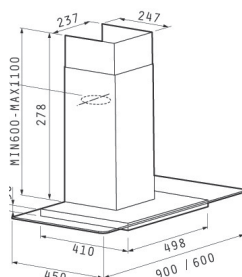

A 105 N Ravello N Wall Chimney

- **Motor: Turbo/210W.**
- Noise level max 48 dB (A).
- Capacity 950m³/h.
- Modern design.
- Illumination with 2 halogen spots.
- Control: Digital.
- Re-washable metal grease filters.
- Telescopic adjustable chimney.
- Stainless steel construction 440/304 / shatter proof glass.
- Dimensions: 90cm & 60cm.

Ravello N				
Type	Air flow m ³ /h	Color	Dimensions cm	Price
Ravello N 60	950	Inox	60	€ 830,00
Ravello N 90	950	Inox	90	€ 908,00

A 106 N Rondo N Wall Chimney

- Capacity 700m³/h.
- Noise level max 43 dB (A).
- Illumination with halogen lamps.
- Motor: 180W.
- Re-washable metal grease filters.
- Telescopic adjustable chimney.
- Stainless steel construction 440/304.
- Dimensions: 90cm & 60cm.

Rondo N				
Type	Air flow m ³ /h	Color	Dimensions cm	Price
Rondo N 60	700	Inox	60	€ 436,00
Rondo N 90	700	Inox	90	€ 514,00