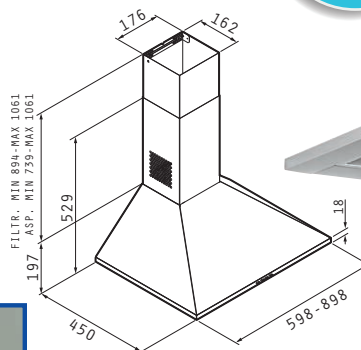

## A 107 N Plana Amalfi N Wall Chimney

- **Motor: Turbo/250W.**
- Noise level max 46 dB (A).
- Capacity 900m<sup>3</sup>/h.
- Modern design.
- Illumination with 2 halogen spots.
- Control: Digital.
- Re-washable metal grease filters.
- Telescopic adjustable chimney.
- Stainless steel construction 440/304 .
- Dimensions: 90cm & 60cm.

### Plana Amalfi N

Type	Air flow m <sup>3</sup> /h	Color	Dimensions cm	Price
A 107 N Plana Amalfi N 60	900	Inox	60 x 45	€ 774,00
A 107 N Plana Amalfi N 90	900	Inox	90 x 45	€ 890,00

## A 110 N Camino Meta N Wall Chimney

- Capacity 650m<sup>3</sup>/h.
- Noise level max 41 dB (A).
- Illumination with halogen lamps.
- Motor: 130W.
- Re-washable metal grease filters.
- Telescopic adjustable chimney.
- Stainless steel construction 440/304.
- Dimensions: 90cm, 70cm & 60cm.

### Camino Meta N

Type	Air flow m <sup>3</sup> /h	Color	Dimensions cm	Price
A 110 N Camino Meta N 60	650	Inox	60 x 45	€ 270,00
A 110 N Camino Meta N 70	650	Inox	70 x 45	€
A 110 N Camino Meta N 90	650	Inox	90 x 45	€ 380,00