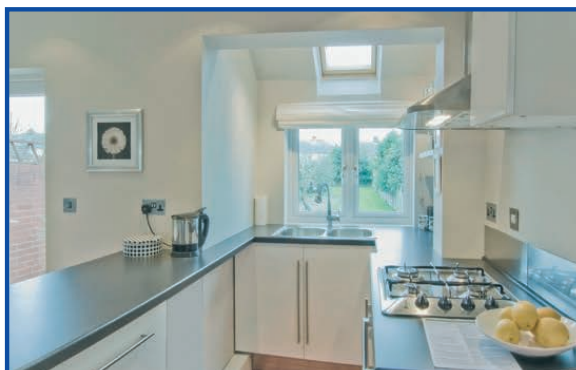

## A 107 N Plana Amalfi N Wall Chimney

- **Motor: Turbo/250W.**
- Noise level max 46 dB (A).
- Capacity 900m<sup>3</sup>/h.
- Modern design.
- Illumination with 2 halogen spots.
- Control: Digital.
- Re-washable metal grease filters.
- Telescopic adjustable chimney.
- Stainless steel construction 440/304 .
- Dimensions: 90cm & 60cm.

## A 110 N Camino Meta N Wall Chimney

- Capacity 650m<sup>3</sup>/h.
- Noise level max 41 dB (A).
- Illumination with halogen lamps.
- Motor: 130W.
- Re-washable metal grease filters.
- Telescopic adjustable chimney.
- Stainless steel construction 440/304.
- Dimensions: 90cm, 70cm & 60cm.