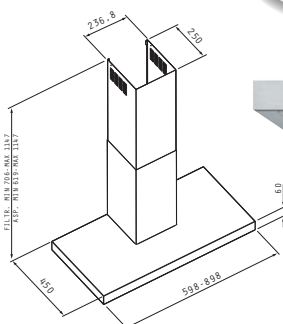

## A 107 N Plana Amalfi N Wall Chimney

- **Motor: Turbo/250W.**
- Noise level max 46 dB (A).
- Capacity 900m<sup>3</sup>/h.
- Modern design.
- Illumination with 2 halogen spots.
- Control: Digital.
- Re-washable metal grease filters.
- Telescopic adjustable chimney.
- Stainless steel construction 440/304 .
- Dimensions: 90cm & 60cm.

### Plana Amalfi N

Type	Air flow m <sup>3</sup> /h	Color	Dimensions cm	Price
A 107 N Plana Amalfi N 60	900	Inox	60 x 45	€ 774,00
A 107 N Plana Amalfi N 90	900	Inox	90 x 45	€ 890,00

## A 110 N Camino Meta N Wall Chimney

- Capacity 650m<sup>3</sup>/h.
- Noise level max 41 dB (A).
- Illumination with halogen lamps.
- Motor: 130W.
- Re-washable metal grease filters.
- Telescopic adjustable chimney.
- Stainless steel construction 440/304.
- Dimensions: 90cm, 70cm & 60cm.

### Camino Meta N

Type	Air flow m <sup>3</sup> /h	Color	Dimensions cm	Price
A 110 N Camino Meta N 60	650	Inox	60 x 45	€ 270,00
A 110 N Camino Meta N 70	650	Inox	70 x 45	€
A 110 N Camino Meta N 90	650	Inox	90 x 45	€ 380,00