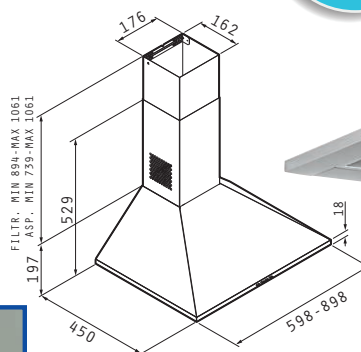

A 107 N Plana Amalfi N Wall Chimney

- **Motor: Turbo/250W.**
- Noise level max 46 dB (A).
- Capacity 900m³/h.
- Modern design.
- Illumination with 2 halogen spots.
- Control: Digital.
- Re-washable metal grease filters.
- Telescopic adjustable chimney.
- Stainless steel construction 440/304 .
- Dimensions: 90cm & 60cm.

Plana Amalfi N

Type	Air flow m ³ /h	Color	Dimensions cm	Price
A 107 N Plana Amalfi N 60	900	Inox	60 x 45	€ 774,00
A 107 N Plana Amalfi N 90	900	Inox	90 x 45	€ 890,00

A 110 N Camino Meta N Wall Chimney

- Capacity 650m³/h.
- Noise level max 41 dB (A).
- Illumination with halogen lamps.
- Motor: 130W.
- Re-washable metal grease filters.
- Telescopic adjustable chimney.
- Stainless steel construction 440/304.
- Dimensions: 90cm, 70cm & 60cm.

Camino Meta N

Type	Air flow m ³ /h	Color	Dimensions cm	Price
A 110 N Camino Meta N 60	650	Inox	60 x 45	€ 270,00
A 110 N Camino Meta N 70	650	Inox	70 x 45	€
A 110 N Camino Meta N 90	650	Inox	90 x 45	€ 380,00