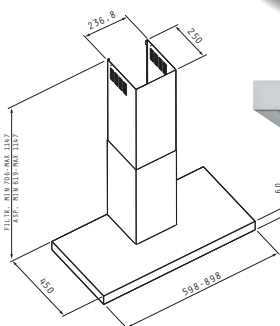

A 107 N Plana Amalfi N Wall Chimney

- **Motor: Turbo/250W.**
- Noise level max 46 dB (A).
- Capacity 900m³/h.
- Modern design.
- Illumination with 2 halogen spots.
- Control: Digital.
- Re-washable metal grease filters.
- Telescopic adjustable chimney.
- Stainless steel construction 440/304 .
- Dimensions: 90cm & 60cm.

Plana Amalfi N

Type	Air flow m ³ /h	Color	Dimensions cm	Price
A 107 N Plana Amalfi N 60	900	Inox	60 x 45	€ 774,00
A 107 N Plana Amalfi N 90	900	Inox	90 x 45	€ 890,00

A 110 N Camino Meta N Wall Chimney

- Capacity 650m³/h.
- Noise level max 41 dB (A).
- Illumination with halogen lamps.
- Motor: 130W.
- Re-washable metal grease filters.
- Telescopic adjustable chimney.
- Stainless steel construction 440/304.
- Dimensions: 90cm, 70cm & 60cm.

Camino Meta N

Type	Air flow m ³ /h	Color	Dimensions cm	Price
A 110 N Camino Meta N 60	650	Inox	60 x 45	€ 270,00
A 110 N Camino Meta N 70	650	Inox	70 x 45	€
A 110 N Camino Meta N 90	650	Inox	90 x 45	€ 380,00