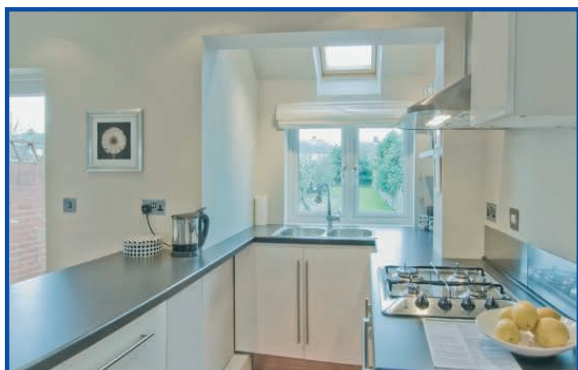

A 107 N Plana Amalfi N Wall Chimney

- **Motor: Turbo/250W.**
- Noise level max 46 dB (A).
- Capacity 900m³/h.
- Modern design.
- Illumination with 2 halogen spots.
- Control: Digital.
- Re-washable metal grease filters.
- Telescopic adjustable chimney.
- Stainless steel construction 440/304 .
- Dimensions: 90cm & 60cm.

Plana Amalfi N

Type	Air flow m ³ /h	Color	Dimensions cm	Price
A 107 N Plana Amalfi N 60	900	Inox	60 x 45	€ 774,00
A 107 N Plana Amalfi N 90	900	Inox	90 x 45	€ 890,00

A 110 N Camino Meta N Wall Chimney

- Capacity 650m³/h.
- Noise level max 41 dB (A).
- Illumination with halogen lamps.
- Motor: 130W.
- Re-washable metal grease filters.
- Telescopic adjustable chimney.
- Stainless steel construction 440/304.
- Dimensions: 90cm, 70cm & 60cm.