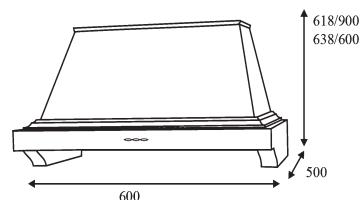

K 102 - Goccia Rovereto Wall Chimney (Country Style)

- High quality construction, country style.
- High capacity with three speed motor, **1.000m³/h**.
- Illumination with **2X40W** lamps.
- Re-washable metal grease filters.
- Control: slider type.
- Wood facing (Unpainted).
- **150mm** extraction air duct diameter.
- Noise level max **55 dB (A)**.

K102 - Goccia Rovereto			
Type	Air flow m ³ /h	Διαστάσεις cm	Price
Goccia Rovereto 60	1.000	60 x 51	€ 677,00

K103 - Orchidea Wall Chimney (Country Style)

- High quality construction, country style.
- High capacity with three speed motor, **1.000m³/h**.
- Illumination with **2X40W** lamps.
- Re-washable metal grease filters.
- Control: slider type.
- Wood facing (Unpainted).
- **150mm** extraction air duct diameter.
- Noise level max **55 dB (A)**.

Orchidea			
Type	Air flow m ³ /h	Dimensions cm	Price
Orchidea 60	1.000	60 x 50	€ 772,00
Orchidea 90	1.000	90 x 50	€ 784,00