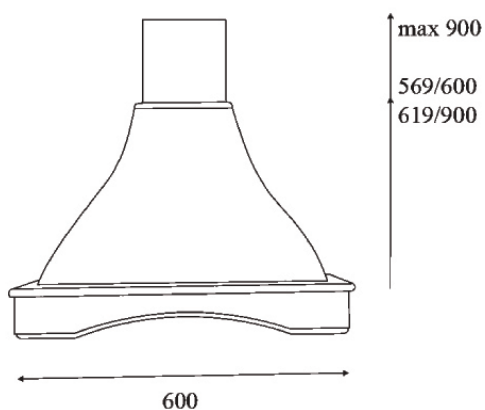

K 102 - Goccia Rovereto Wall Chimney (Country Style)

- High quality construction, country style.
- High capacity with three speed motor, **1.000m³/h**.
- Illumination with **2X40W** lamps.
- Re-washable metal grease filters.
- Control: slider type.
- Wood facing (Unpainted).
- **150mm** extraction air duct diameter.
- Noise level max **55 dB (A)**.

K102 - Goccia Rovereto			
Type	Air flow m ³ /h	Διαστάσεις cm	Price
Goccia Rovereto 60	1.000	60 x 51	€ 677,00

K103 - Orchidea Wall Chimney (Country Style)

- High quality construction, country style.
- High capacity with three speed motor, **1.000m³/h**.
- Illumination with **2X40W** lamps.
- Re-washable metal grease filters.
- Control: slider type.
- Wood facing (Unpainted).
- **150mm** extraction air duct diameter.
- Noise level max **55 dB (A)**.

Orchidea			
Type	Air flow m ³ /h	Dimensions cm	Price
Orchidea 60	1.000	60 x 50	€ 772,00
Orchidea 90	1.000	90 x 50	€ 784,00