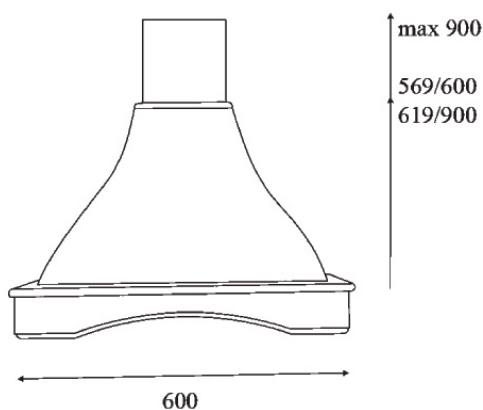

K 102 - Goccia Rovereto Wall Chimney (Country Style)

- High quality construction, country style.
- High capacity with three speed motor, **1.000m³/h**.
- Illumination with **2X40W** lamps.
- Re-washable metal grease filters.
- Control: slider type.
- Wood facing (Unpainted).
- **150mm** extraction air duct diameter.
- Noise level max **55 dB (A)**.

K102 - Goccia Rovereto			
Type	Air flow m ³ /h	Διαστάσεις cm	Price
Goccia Rovereto 60	1.000	60 x 51	€ 677,00

K103 - Orchidea Wall Chimney (Country Style)

- High quality construction, country style.
- High capacity with three speed motor, **1.000m³/h**.
- Illumination with **2X40W** lamps.
- Re-washable metal grease filters.
- Control: slider type.
- Wood facing (Unpainted).
- **150mm** extraction air duct diameter.
- Noise level max **55 dB (A)**.

Orchidea			
Type	Air flow m ³ /h	Dimensions cm	Price
Orchidea 60	1.000	60 x 50	€ 772,00
Orchidea 90	1.000	90 x 50	€ 784,00