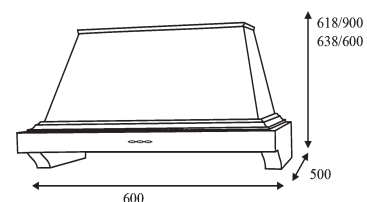

K 102 - Goccia Rovereto Wall Chimney (Country Style)

- High quality construction, country style.
- High capacity with three speed motor, **1.000m³/h**.
- Illumination with **2X40W** lamps.
- Re-washable metal grease filters.
- Control: slider type.
- Wood facing (Unpainted).
- **150mm** extraction air duct diameter.
- Noise level max **55 dB (A)**.

K102 - Goccia Rovereto			
Type	Air flow m ³ /h	Διαστάσεις cm	Price
Goccia Rovereto 60	1.000	60 x 51	€ 677,00

K103 - Orchidea Wall Chimney (Country Style)

- High quality construction, country style.
- High capacity with three speed motor, **1.000m³/h**.
- Illumination with **2X40W** lamps.
- Re-washable metal grease filters.
- Control: slider type.
- Wood facing (Unpainted).
- **150mm** extraction air duct diameter.
- Noise level max **55 dB (A)**.

Orchidea			
Type	Air flow m ³ /h	Dimensions cm	Price
Orchidea 60	1.000	60 x 50	€ 772,00
Orchidea 90	1.000	90 x 50	€ 784,00