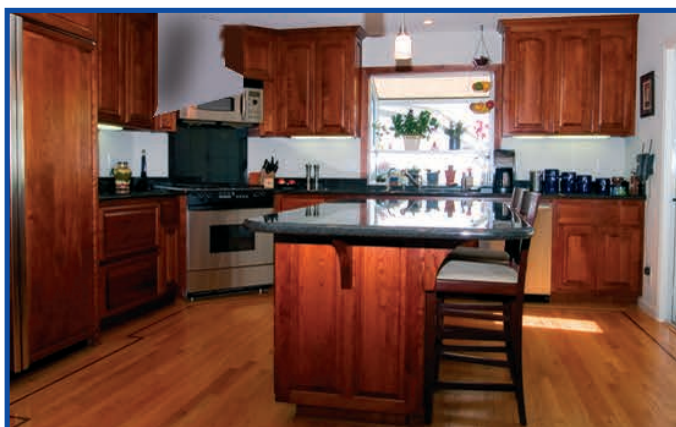

K 104 – Venere Wall Chimney (Country Style)

- High quality construction, country style.
- High capacity with three speed motor, **1.000m³/h**.
- Illumination with **2X40W** lamps.
- Re-washable metal grease filters.
- Control: slider type.
- Wood facing (Unpainted).
- **150mm** extraction air duct diameter.
- Noise level max **55 dB (A)**.

Venere			
Type	Air flow m ³ /h	Dimensions cm	Price
Venere 60	1.000	60 x 50	€ 618,00
Venere 90	1.000	90 x 50	€ 649,00

K 108 - Rustica Orlata Wall Chimney (Country Style)

- High quality construction, country style.
- High capacity with three speed motor, **1.000m³/h**.
- Illumination with **2X40W** lamps.
- Re-washable metal grease filters.
- Control: slider type.
- Wood facing (Unpainted).
- **150mm** extraction air duct diameter.
- Noise level max **55 dB (A)**.