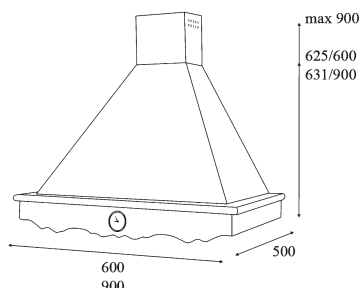

K 104 – Venere Wall Chimney (Country Style)

- High quality construction, country style.
- High capacity with three speed motor, **1.000m³/h**.
- Illumination with **2X40W** lamps.
- Re-washable metal grease filters.
- Control: slider type.
- Wood facing (Unpainted).
- **150mm** extraction air duct diameter.
- Noise level max **55 dB (A)**.

Venere			
Type	Air flow m ³ /h	Dimensions cm	Price
Venere 60	1.000	60 x 50	€ 618,00
Venere 90	1.000	90 x 50	€ 649,00

K 108 - Rustica Orlata Wall Chimney (Country Style)

- High quality construction, country style.
- High capacity with three speed motor, **1.000m³/h**.
- Illumination with **2X40W** lamps.
- Re-washable metal grease filters.
- Control: slider type.
- Wood facing (Unpainted).
- **150mm** extraction air duct diameter.
- Noise level max **55 dB (A)**.

Rustica Orlata			
Type	Air flow m ³ /h	Dimensions cm	Price
Rustica Orlata 90	1.000	90 x 50	€ 595,00