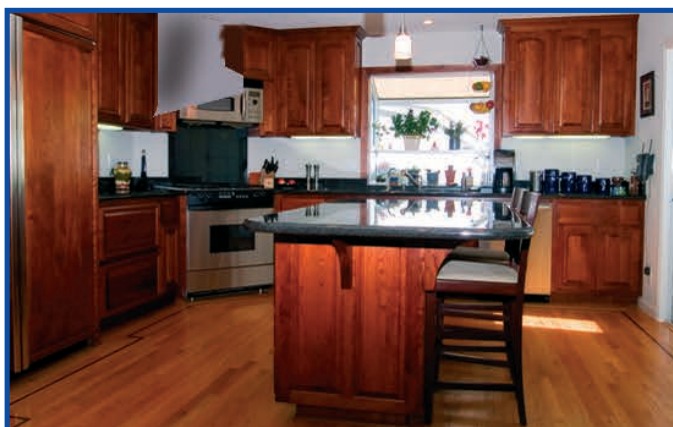

K 104 – Venere Wall Chimney (Country Style)

- High quality construction, country style.
- High capacity with three speed motor, **1.000m³/h**.
- Illumination with **2X40W** lamps.
- Re-washable metal grease filters.
- Control: slider type.
- Wood facing (Unpainted).
- **150mm** extraction air duct diameter.
- Noise level max **55 dB (A)**.

Venere			
Type	Air flow m ³ /h	Dimensions cm	Price
Venere 60	1.000	60 x 50	€ 618,00
Venere 90	1.000	90 x 50	€ 649,00

K 108 - Rustica Orlata Wall Chimney (Country Style)

- High quality construction, country style.
- High capacity with three speed motor, **1.000m³/h**.
- Illumination with **2X40W** lamps.
- Re-washable metal grease filters.
- Control: slider type.
- Wood facing (Unpainted).
- **150mm** extraction air duct diameter.
- Noise level max **55 dB (A)**.