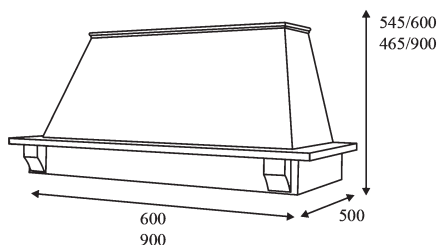

K 104 – Venere Wall Chimney (Country Style)

- High quality construction, country style.
- High capacity with three speed motor, **1.000m³/h**.
- Illumination with **2X40W** lamps.
- Re-washable metal grease filters.
- Control: slider type.
- Wood facing (Unpainted).
- **150mm** extraction air duct diameter.
- Noise level max **55 dB (A)**.

Venere			
Type	Air flow m ³ /h	Dimensions cm	Price
Venere 60	1.000	60 x 50	€ 618,00
Venere 90	1.000	90 x 50	€ 649,00

K 108 - Rustica Orlata Wall Chimney (Country Style)

- High quality construction, country style.
- High capacity with three speed motor, **1.000m³/h**.
- Illumination with **2X40W** lamps.
- Re-washable metal grease filters.
- Control: slider type.
- Wood facing (Unpainted).
- **150mm** extraction air duct diameter.
- Noise level max **55 dB (A)**.

Rustica Orlata			
Type	Air flow m ³ /h	Dimensions cm	Price
Rustica Orlata 90	1.000	90 x 50	€ 595,00