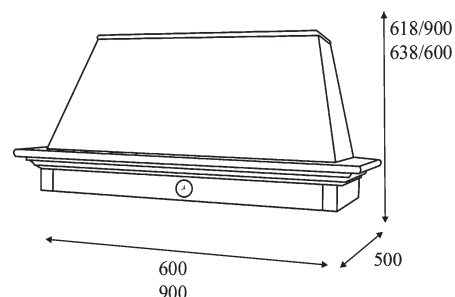

K 109 – Maya Wall Chimney (Country Style)

- High quality construction, country style.
- High capacity with three speed motor, **1.000m³/h**.
- Illumination with **2X40W** lamps.
- Re-washable metal grease filters.
- Control: slider type.
- Wood facing (Unpainted).
- **150mm** extraction air duct diameter.
- Noise level max **55 dB (A)**.

<i>Maya</i>			
Type	Air flow m ³ /h	Dimensions cm	Price
Maya 90	1.000	90 x 50	€ 826,00

K 110 - Marzia Orologio Wall Chimney (Country Style)

- High quality construction, country style.
- High capacity with three speed motor, **1.000m³/h**.
- Illumination with **2X40W** lamps.
- Re-washable metal grease filters.
- Control: slider type.
- Wood facing (Unpainted).
- **150mm** extraction air duct diameter.
- Noise level max **55 dB (A)**.