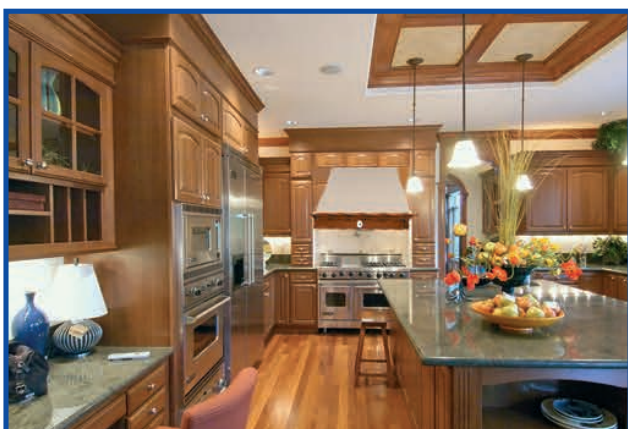

K 109 – Maya Wall Chimney (Country Style)

- High quality construction, country style.
- High capacity with three speed motor, **1.000m³/h**.
- Illumination with **2X40W** lamps.
- Re-washable metal grease filters.
- Control: slider type.
- Wood facing (Unpainted).
- **150mm** extraction air duct diameter.
- Noise level max **55 dB (A)**.

<i>Maya</i>			
Type	Air flow m ³ /h	Dimensions cm	Price
Maya 90	1.000	90 x 50	€ 826,00

K 110 - Marzia Orologio Wall Chimney (Country Style)

- High quality construction, country style.
- High capacity with three speed motor, **1.000m³/h**.
- Illumination with **2X40W** lamps.
- Re-washable metal grease filters.
- Control: slider type.
- Wood facing (Unpainted).
- **150mm** extraction air duct diameter.
- Noise level max **55 dB (A)**.