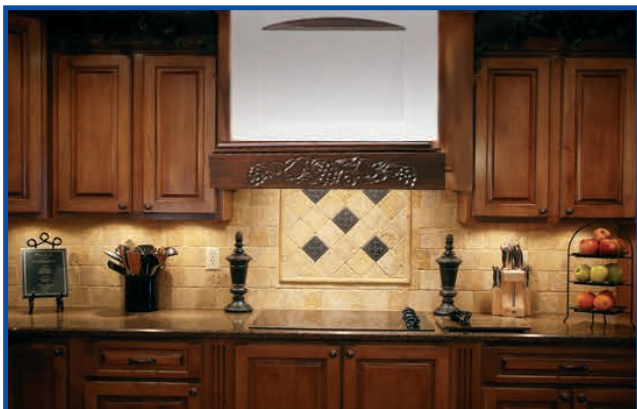

K 109 – Maya Wall Chimney (Country Style)

- High quality construction, country style.
- High capacity with three speed motor, **1.000m³/h**.
- Illumination with **2X40W** lamps.
- Re-washable metal grease filters.
- Control: slider type.
- Wood facing (Unpainted).
- **150mm** extraction air duct diameter.
- Noise level max **55 dB (A)**.

<i>Maya</i>			
Type	Air flow m ³ /h	Dimensions cm	Price
Maya 90	1.000	90 x 50	€ 826,00

K 110 - Marzia Orologio Wall Chimney (Country Style)

- High quality construction, country style.
- High capacity with three speed motor, **1.000m³/h**.
- Illumination with **2X40W** lamps.
- Re-washable metal grease filters.
- Control: slider type.
- Wood facing (Unpainted).
- **150mm** extraction air duct diameter.
- Noise level max **55 dB (A)**.