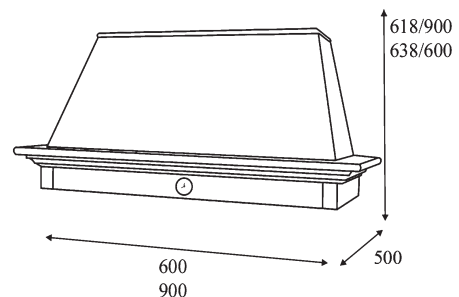

K 109 – Maya Wall Chimney (Country Style)

- High quality construction, country style.
- High capacity with three speed motor, **1.000m³/h**.
- Illumination with **2X40W** lamps.
- Re-washable metal grease filters.
- Control: slider type.
- Wood facing (Unpainted).
- **150mm** extraction air duct diameter.
- Noise level max **55 dB (A)**.

<i>Maya</i>			
Type	Air flow m ³ /h	Dimensions cm	Price
Maya 90	1.000	90 x 50	€ 826,00

K 110 - Marzia Orologio Wall Chimney (Country Style)

- High quality construction, country style.
- High capacity with three speed motor, **1.000m³/h**.
- Illumination with **2X40W** lamps.
- Re-washable metal grease filters.
- Control: slider type.
- Wood facing (Unpainted).
- **150mm** extraction air duct diameter.
- Noise level max **55 dB (A)**.