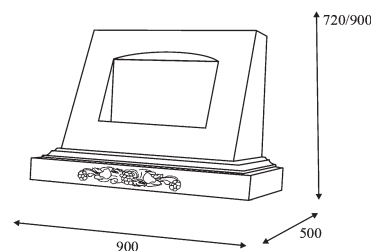

K 109 – Maya Wall Chimney (Country Style)

- High quality construction, country style.
- High capacity with three speed motor, **1.000m³/h**.
- Illumination with **2X40W** lamps.
- Re-washable metal grease filters.
- Control: slider type.
- Wood facing (Unpainted).
- **150mm** extraction air duct diameter.
- Noise level max **55 dB (A)**.

<i>Maya</i>			
Type	Air flow m ³ /h	Dimensions cm	Price
Maya 90	1.000	90 x 50	€ 826,00

K 110 - Marzia Orologio Wall Chimney (Country Style)

- High quality construction, country style.
- High capacity with three speed motor, **1.000m³/h**.
- Illumination with **2X40W** lamps.
- Re-washable metal grease filters.
- Control: slider type.
- Wood facing (Unpainted).
- **150mm** extraction air duct diameter.
- Noise level max **55 dB (A)**.