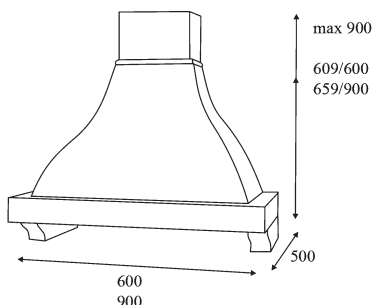

K115 – Kora Wall Chimney (Country Style)

- High quality construction, country style.
- High capacity with three speed motor, **1.000m³/h**.
- Illumination with **2X40W** lamps.
- Re-washable metal grease filters.
- Control: slider type.
- Wood facing (Unpainted).
- **150mm** extraction air duct diameter.
- Noise level max **55 dB (A)**.

Kora

Type	Air flow m ³ /h	Dimensions cm	Price
Kora 90	1.000	90 x 50	€ 717,00

K117 - Diva Piastrellabile Wall Chimney (Country Style)

Installation of decorative tiles is possible.
Tiles not included.

- High quality construction, country style.
- High capacity with three speed motor, **1.000m³/h**.
- Illumination with **2X40W** lamps.
- Re-washable metal grease filters.
- Control: slider type.
- Wood facing (Unpainted).
- **150mm** extraction air duct diameter.
- Noise level max **55 dB (A)**.

Diva Piastrellabile

Type	Air flow m ³ /h	Dimensions cm	Price
Diva Piastrellabile 90	1.000	90 x 50	€ 631,00