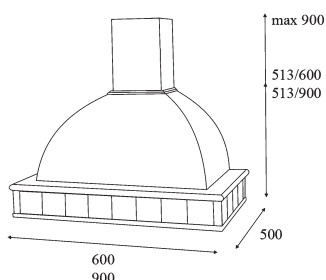

K115 – Kora Wall Chimney (Country Style)

- High quality construction, country style.
- High capacity with three speed motor, **1.000m³/h**.
- Illumination with **2X40W** lamps.
- Re-washable metal grease filters.
- Control: slider type.
- Wood facing (Unpainted).
- **150mm** extraction air duct diameter.
- Noise level max **55 dB (A)**.

Kora

Type	Air flow m ³ /h	Dimensions cm	Price
Kora 90	1.000	90 x 50	€ 717,00

K117 - Diva Piastrellabile Wall Chimney (Country Style)

Installation of decorative tiles is possible.
Tiles not included.

- High quality construction, country style.
- High capacity with three speed motor, **1.000m³/h**.
- Illumination with **2X40W** lamps.
- Re-washable metal grease filters.
- Control: slider type.
- Wood facing (Unpainted).
- **150mm** extraction air duct diameter.
- Noise level max **55 dB (A)**.

Diva Piastrellabile

Type	Air flow m ³ /h	Dimensions cm	Price
Diva Piastrellabile 90	1.000	90 x 50	€ 631,00