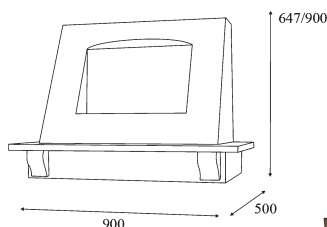

K123 – Camilla Wall Chimney (Country Style)

- High quality construction, country style.
- High capacity with three speed motor, **1.000m³/h**.
- Illumination with **2X40W** lamps.
- Re-washable metal grease filters.
- Control: slider type.
- Wood facing (Unpainted).
- **150mm** extraction air duct diameter.
- Noise level max **55 dB (A)**.