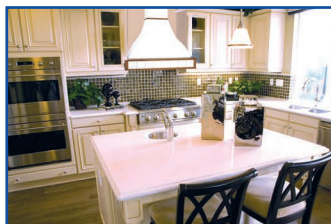

K121 – Pandora Wall Chimney (Country Style)

- High quality construction, country style.
- High capacity with three speed motor, **1.000m³/h**.
- Illumination with **2X40W** lamps.
- Re-washable metal grease filters.
- Control: slider type.
- Wood facing (Unpainted).
- **150mm** extraction air duct diameter.
- Noise level max **55 dB (A)**.

<i>Pandora</i>			
Type	Air flow m³/h	Dimensions cm	Price
Pandora 90	1.000	90 x 50	€ 688,00

K122 - Aurora Piastrellabile Wall Chimney (Country Style)

- High quality construction, country style.
- High capacity with three speed motor, 1000m³/h.
- Illumination with 2X40W lamps.
- Re-washable metal grease filters.
- Control: slider type.
- Wood facing (Unpainted).
- 150mm extraction air duct diameter.
- Noise level max 55 dB (A).

Installation of decorative tiles is possible. Tiles not included.

<i>Aurora Piastrellabile</i>			
Type	Air flow m³/h	Dimensions cm	Τιμή
Aurora Piastrellabile 90	1000	90 x 50	€ 626,00

K123 – Camilla Wall Chimney (Country Style)

- High quality construction, country style.
- High capacity with three speed motor, **1.000m³/h**.
- Illumination with **2X40W** lamps.
- Re-washable metal grease filters.
- Control: slider type.
- Wood facing (Unpainted).
- **150mm** extraction air duct diameter.
- Noise level max **55 dB (A)**.

<i>Camilla</i>			
Type	Air flow m³/h	Dimensions cm	Price
Camilla 90	1.000	90 x 50	€ 725,00