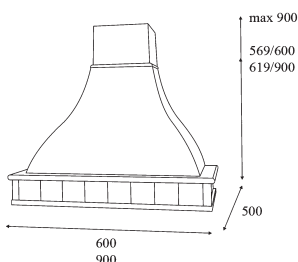

K122 - Aurora Piastrellabile Wall Chimney (Country Style)

- High quality construction, country style.
- High capacity with three speed motor, 1000m³/h.
- Illumination with 2X40W lamps.
- Re-washable metal grease filters.
- Control: slider type.
- Wood facing (Unpainted).
- 150mm extraction air duct diameter.
- Noise level max 55 dB (A).

Installation of decorative tiles is possible. Tiles not included.