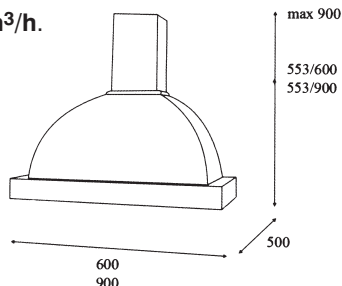

## K121 – Pandora Wall Chimney (Country Style)

- High quality construction, country style.
- High capacity with three speed motor, **1.000m<sup>3</sup>/h**.
- Illumination with **2X40W** lamps.
- Re-washable metal grease filters.
- Control: slider type.
- Wood facing (Unpainted).
- **150mm** extraction air duct diameter.
- Noise level max **55 dB (A)**.

<i>Pandora</i>			
Type	Air flow m <sup>3</sup> /h	Dimensions cm	Price
Pandora 90	1.000	90 x 50	€ 688,00

## K123 – Camilla Wall Chimney (Country Style)

- High quality construction, country style.
- High capacity with three speed motor, **1.000m<sup>3</sup>/h**.
- Illumination with **2X40W** lamps.
- Re-washable metal grease filters.
- Control: slider type.
- Wood facing (Unpainted).
- **150mm** extraction air duct diameter.
- Noise level max **55 dB (A)**.

<i>Camilla</i>			
Type	Air flow m <sup>3</sup> /h	Dimensions cm	Price
Camilla 90	1.000	90 x 50	€ 725,00