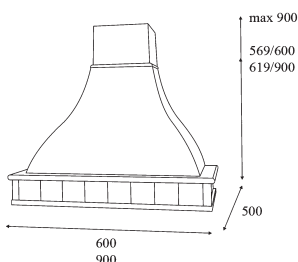

K121 – Pandora Wall Chimney (Country Style)

- High quality construction, country style.
- High capacity with three speed motor, **1.000m³/h**.
- Illumination with **2X40W** lamps.
- Re-washable metal grease filters.
- Control: slider type.
- Wood facing (Unpainted).
- **150mm** extraction air duct diameter.
- Noise level max **55 dB (A)**.

Pandora			
Type	Air flow m ³ /h	Dimensions cm	Price
Pandora 90	1.000	90 x 50	€ 688,00

K122 - Aurora Piastrellabile Wall Chimney (Country Style)

- High quality construction, country style.
- High capacity with three speed motor, 1000m³/h.
- Illumination with 2X40W lamps.
- Re-washable metal grease filters.
- Control: slider type.
- Wood facing (Unpainted).
- 150mm extraction air duct diameter.
- Noise level max 55 dB (A).