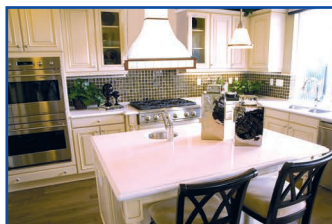

K121 – Pandora Wall Chimney (Country Style)

- High quality construction, country style.
- High capacity with three speed motor, **1.000m³/h**.
- Illumination with **2X40W** lamps.
- Re-washable metal grease filters.
- Control: slider type.
- Wood facing (Unpainted).
- **150mm** extraction air duct diameter.
- Noise level max **55 dB (A)**.

Pandora			
Type	Air flow m³/h	Dimensions cm	Price
Pandora 90	1.000	90 x 50	€ 688,00

K122 - Aurora Piastrellabile Wall Chimney (Country Style)

- High quality construction, country style.
- High capacity with three speed motor, 1000m³/h.
- Illumination with 2X40W lamps.
- Re-washable metal grease filters.
- Control: slider type.
- Wood facing (Unpainted).
- 150mm extraction air duct diameter.
- Noise level max 55 dB (A).

Installation of decorative tiles is possible. Tiles not included.

Aurora Piastrellabile			
Type	Air flow m³/h	Dimensions cm	Τιμή
Aurora Piastrellabile 90	1000	90 x 50	€ 626,00

K123 – Camilla Wall Chimney (Country Style)

- High quality construction, country style.
- High capacity with three speed motor, **1.000m³/h**.
- Illumination with **2X40W** lamps.
- Re-washable metal grease filters.
- Control: slider type.
- Wood facing (Unpainted).
- **150mm** extraction air duct diameter.
- Noise level max **55 dB (A)**.

Camilla			
Type	Air flow m³/h	Dimensions cm	Price
Camilla 90	1.000	90 x 50	€ 725,00