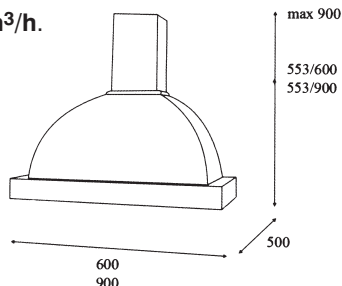

K121 – Pandora Wall Chimney (Country Style)

- High quality construction, country style.
- High capacity with three speed motor, **1.000m³/h**.
- Illumination with **2X40W** lamps.
- Re-washable metal grease filters.
- Control: slider type.
- Wood facing (Unpainted).
- **150mm** extraction air duct diameter.
- Noise level max **55 dB (A)**.

Pandora			
Type	Air flow m ³ /h	Dimensions cm	Price
Pandora 90	1.000	90 x 50	€ 688,00

K122 - Aurora Piastrellabile Wall Chimney (Country Style)

- High quality construction, country style.
- High capacity with three speed motor, 1000m³/h.
- Illumination with 2X40W lamps.
- Re-washable metal grease filters.
- Control: slider type.
- Wood facing (Unpainted).
- 150mm extraction air duct diameter.
- Noise level max 55 dB (A).

- High quality construction, country style.
- High capacity with three speed motor, **1.000m³/h**.
- Illumination with **2X40W** lamps.
- Re-washable metal grease filters.
- Control: slider type.
- Wood facing (Unpainted).
- **150mm** extraction air duct diameter.
- Noise level max **55 dB (A)**.

Camilla			
Type	Air flow m ³ /h	Dimensions cm	Price
Camilla 90	1.000	90 x 50	€ 725,00