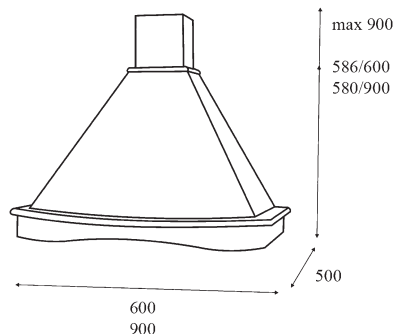

## K127 - Pandora Ramata Wall Chimney (Country Style)

- High quality construction, country style.
- High capacity with three speed motor, **1.000m<sup>3</sup>/h**.
- Illumination with **2X40W** lamps.
- Re-washable metal grease filters.
- Control: slider type.
- Wood facing (Unpainted).
- **150mm** extraction air duct diameter.
- Noise level max **55 dB (A)**.

### Pandora Ramata

Type	Air flow m <sup>3</sup> /h	Dimensions cm	Price
Pandora Ramata 60	1.000	60 x 50	€ 701,00
Pandora Ramata 90	1.000	90 x 50	€ 725,00

## K 128 - Perla Spatolato Wall Chimney (Country Style)

- High quality construction, country style.
- High capacity with three speed motor, **1.000m<sup>3</sup>/h**.
- Illumination with **2X40W** lamps.
- Re-washable metal grease filters.
- Control: slider type.
- Wood facing (Unpainted).
- **150mm** extraction air duct diameter.
- Noise level max **55 dB (A)**.