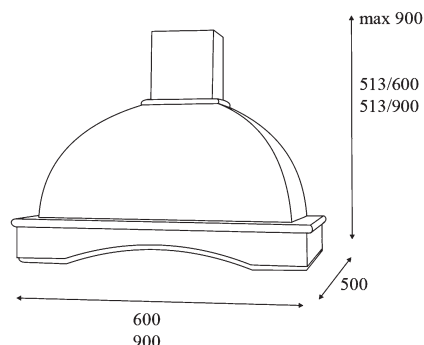

## K127 - Pandora Ramata Wall Chimney (Country Style)

- High quality construction, country style.
- High capacity with three speed motor, **1.000m<sup>3</sup>/h**.
- Illumination with **2X40W** lamps.
- Re-washable metal grease filters.
- Control: slider type.
- Wood facing (Unpainted).
- **150mm** extraction air duct diameter.
- Noise level max **55 dB (A)**.

### Pandora Ramata

Type	Air flow m <sup>3</sup> /h	Dimensions cm	Price
Pandora Ramata 60	1.000	60 x 50	€ 701,00
Pandora Ramata 90	1.000	90 x 50	€ 725,00

## K 128 - Perla Spatolato Wall Chimney (Country Style)

- High quality construction, country style.
- High capacity with three speed motor, **1.000m<sup>3</sup>/h**.
- Illumination with **2X40W** lamps.
- Re-washable metal grease filters.
- Control: slider type.
- Wood facing (Unpainted).
- **150mm** extraction air duct diameter.
- Noise level max **55 dB (A)**.

### Perla Spatolato

Type	Air flow m <sup>3</sup> /h	Dimensions cm	Price
Perla Spatolato 60	1.000	60 x 50	€ 590,00
Perla Spatolato 90	1.000	90 x 50	€ 633,00