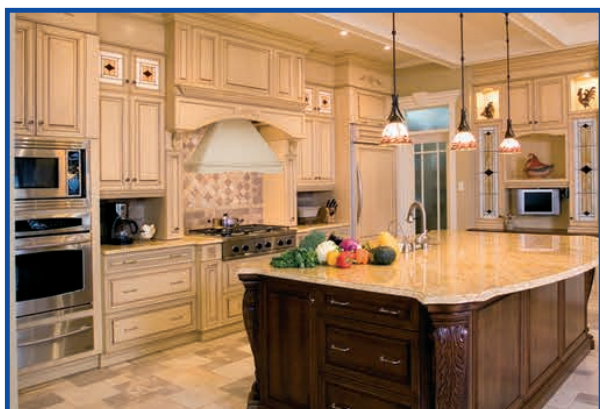

K127 - Pandora Ramata Wall Chimney (Country Style)

- High quality construction, country style.
- High capacity with three speed motor, **1.000m³/h**.
- Illumination with **2X40W** lamps.
- Re-washable metal grease filters.
- Control: slider type.
- Wood facing (Unpainted).
- **150mm** extraction air duct diameter.
- Noise level max **55 dB (A)**.

Pandora Ramata

Type	Air flow m ³ /h	Dimensions cm	Price
Pandora Ramata 60	1.000	60 x 50	€ 701,00
Pandora Ramata 90	1.000	90 x 50	€ 725,00

K 128 - Perla Spatolato Wall Chimney (Country Style)

- High quality construction, country style.
- High capacity with three speed motor, **1.000m³/h**.
- Illumination with **2X40W** lamps.
- Re-washable metal grease filters.
- Control: slider type.
- Wood facing (Unpainted).
- **150mm** extraction air duct diameter.
- Noise level max **55 dB (A)**.