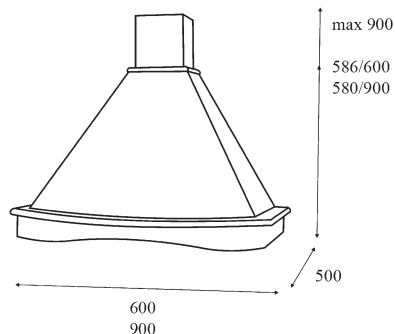

K127 - Pandora Ramata Wall Chimney (Country Style)

- High quality construction, country style.
- High capacity with three speed motor, **1.000m³/h**.
- Illumination with **2X40W** lamps.
- Re-washable metal grease filters.
- Control: slider type.
- Wood facing (Unpainted).
- **150mm** extraction air duct diameter.
- Noise level max **55 dB (A)**.

Pandora Ramata

Type	Air flow m ³ /h	Dimensions cm	Price
Pandora Ramata 60	1.000	60 x 50	€ 701,00
Pandora Ramata 90	1.000	90 x 50	€ 725,00

K 128 - Perla Spatolato Wall Chimney (Country Style)

- High quality construction, country style.
- High capacity with three speed motor, **1.000m³/h**.
- Illumination with **2X40W** lamps.
- Re-washable metal grease filters.
- Control: slider type.
- Wood facing (Unpainted).
- **150mm** extraction air duct diameter.
- Noise level max **55 dB (A)**.

Perla Spatolato

Type	Air flow m ³ /h	Dimensions cm	Price
Perla Spatolato 60	1.000	60 x 50	€ 590,00
Perla Spatolato 90	1.000	90 x 50	€ 633,00