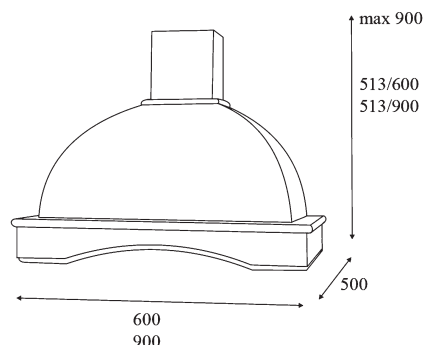

K127 - Pandora Ramata Wall Chimney (Country Style)

- High quality construction, country style.
- High capacity with three speed motor, **1.000m³/h**.
- Illumination with **2X40W** lamps.
- Re-washable metal grease filters.
- Control: slider type.
- Wood facing (Unpainted).
- **150mm** extraction air duct diameter.
- Noise level max **55 dB (A)**.

Pandora Ramata

Type	Air flow m ³ /h	Dimensions cm	Price
Pandora Ramata 60	1.000	60 x 50	€ 701,00
Pandora Ramata 90	1.000	90 x 50	€ 725,00

K 128 - Perla Spatolato Wall Chimney (Country Style)

- High quality construction, country style.
- High capacity with three speed motor, **1.000m³/h**.
- Illumination with **2X40W** lamps.
- Re-washable metal grease filters.
- Control: slider type.
- Wood facing (Unpainted).
- **150mm** extraction air duct diameter.
- Noise level max **55 dB (A)**.

Perla Spatolato

Type	Air flow m ³ /h	Dimensions cm	Price
Perla Spatolato 60	1.000	60 x 50	€ 590,00
Perla Spatolato 90	1.000	90 x 50	€ 633,00