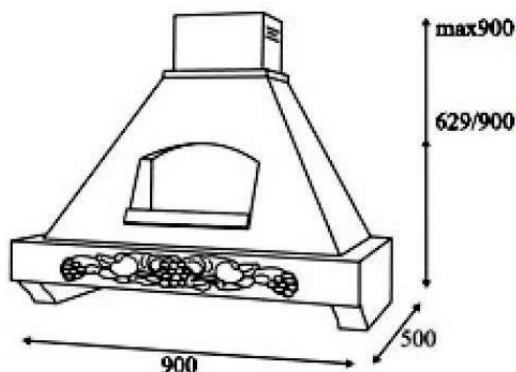

K129 – Gaia Wall Chimney (Country Style)

- High quality construction, country style.
- High capacity with three speed motor, **1.000m³/h**.
- Illumination with **2X40W** lamps.
- Re-washable metal grease filters.
- Control: slider type.
- Wood facing (Unpainted).
- **150mm** extraction air duct diameter.
- Noise level max **55 dB (A)**.

K129 - Gaia			
Type	Air flow m ³ /h	Dimensions cm	Price
Gaia 90	1.000	90 x 50	€ 826,00

K130 – Ines Wall Chimney (Country Style)

- High quality construction, country style.
- High capacity with three speed motor, **1.000m³/h**.
- Illumination with **2X40W** lamps.
- Re-washable metal grease filters.
- Control: slider type.
- Wood facing (Unpainted).
- **150mm** extraction air duct diameter.
- Noise level max **55 dB (A)**.

K130 - Ines			
Type	Air flow m ³ /h	Dimensions cm	Price
Ines 60	1.000	60 x 50	€ 736,00
Ines 90	1.000	90 x 50	€ 768,00