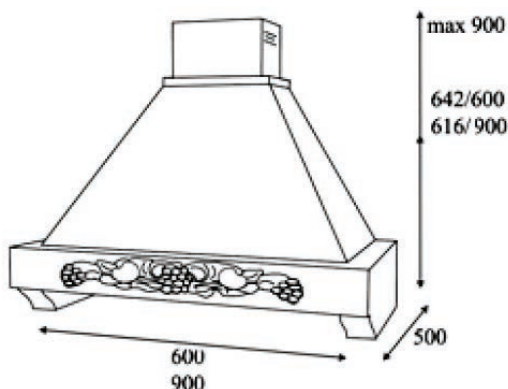

K129 – Gaia Wall Chimney (Country Style)

- High quality construction, country style.
- High capacity with three speed motor, **1.000m³/h**.
- Illumination with **2X40W** lamps.
- Re-washable metal grease filters.
- Control: slider type.
- Wood facing (Unpainted).
- **150mm** extraction air duct diameter.
- Noise level max **55 dB (A)**.

K129 - Gaia			
Type	Air flow m ³ /h	Dimensions cm	Price
Gaia 90	1.000	90 x 50	€ 826,00

K130 – Ines Wall Chimney (Country Style)

- High quality construction, country style.
- High capacity with three speed motor, **1.000m³/h**.
- Illumination with **2X40W** lamps.
- Re-washable metal grease filters.
- Control: slider type.
- Wood facing (Unpainted).
- **150mm** extraction air duct diameter.
- Noise level max **55 dB (A)**.

K130 - Ines			
Type	Air flow m ³ /h	Dimensions cm	Price
Ines 60	1.000	60 x 50	€ 736,00
Ines 90	1.000	90 x 50	€ 768,00